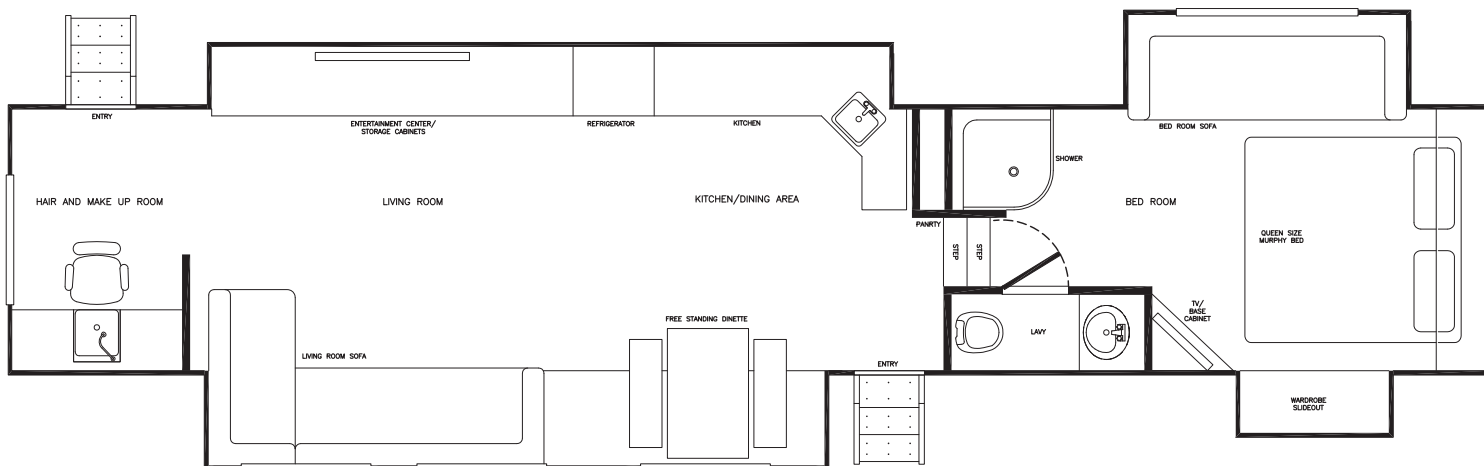

Star Verde

Specs

Length – 47'

Height – 13.5'

Width – 9'

Width Opened – 14'

Features

4 Pop-outs

be used as a make-up station

or office

Microwave & refrigerator

Queen murphy bed

Entry door security camera

12' Sofa with recliners

Film/TV Contact:

818 252 7722