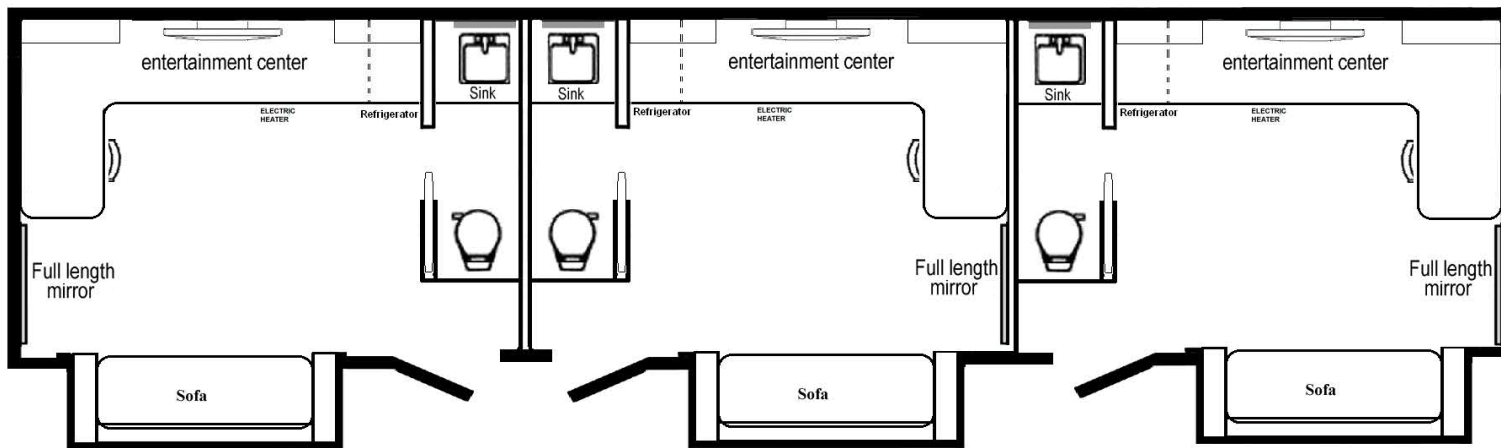

3 Room Verde

Specs

Length – 40'

Height - 11.1'

Width – 8.7'

Width opened – 12.5'

Features

- 3 Rooms with slideout
- Air conditioning
- Adjustable entry steps
- Electrical overload protection
- Refrigerator
- Microwave
- Bathroom
- Toilet
- Custom designed sofa
- Built with green / eco-friendly materials
- 46" LED HD TV
- Apple TV
- HD satellite system
- Blu-ray DVD player
- Bose sound system
- Custom programmed one-touch Remote control
- 7.2kw generator
- NO LP tanks