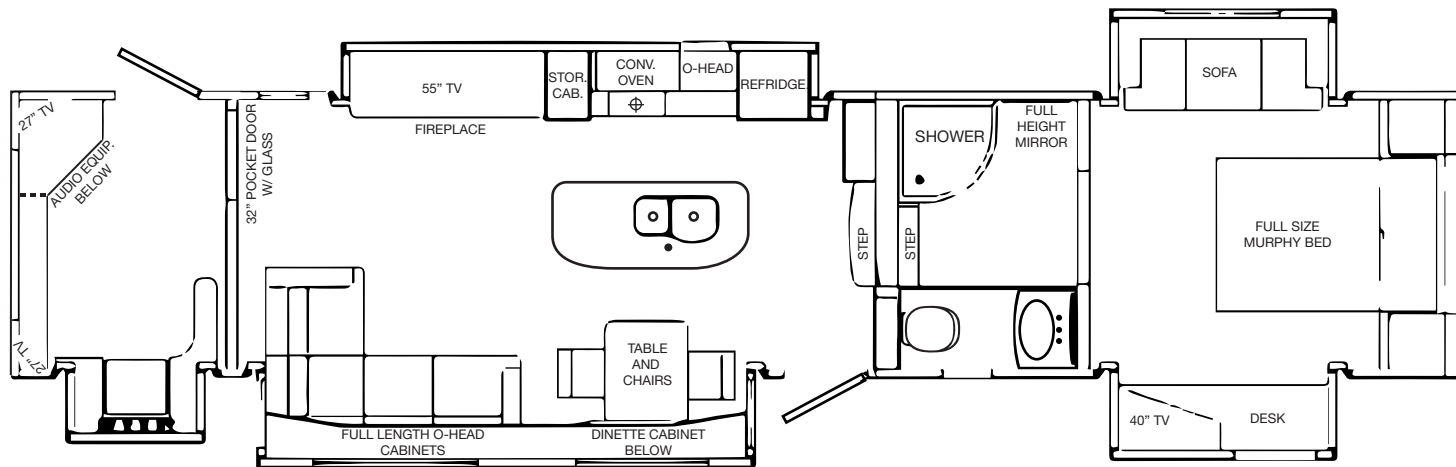

Majestic

Specs

Length – 46'

Width – 14'

Features

5 Pop-outs

12kw Generator

Electric awnings & self-leveling stabilizer

Leather L shaped sofa

Fireplace

Entertainment system w/ 55" LED TV

LED TV

Makeup/office w/ makeup station, hair sink, & workspace, TVs & separate entry

Queen murphy bed, work desk & sofa

40+” TV in bedroom

Shower and separate water closet

Certified green appliances

gas range, oven, fridge & microwave

Two-person dinette table

Film/TV Contact:

818 252 7722

SetTrailers@Quixote.com

Commercial/Print Contact:

323 857 5050

VB@Quixote.com

Quixote.com