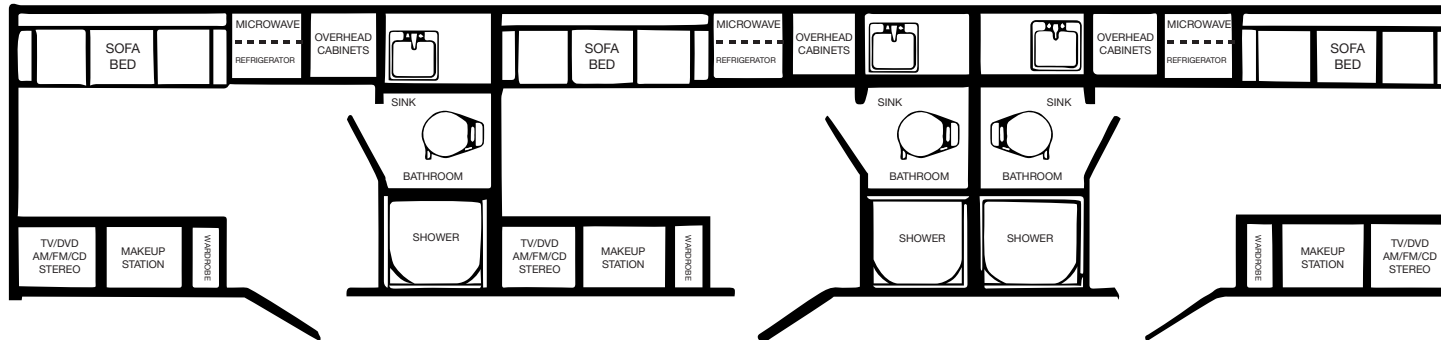

## Specs

Length – 45'

Width – 8.5'

## Features

2 X 7kw Generator

Large leather sofa bed

25" Flat-Screen TV/DVD/VCR,  
Stereo

Refrigerator

Microwave

Large bathroom with full-size

Shower