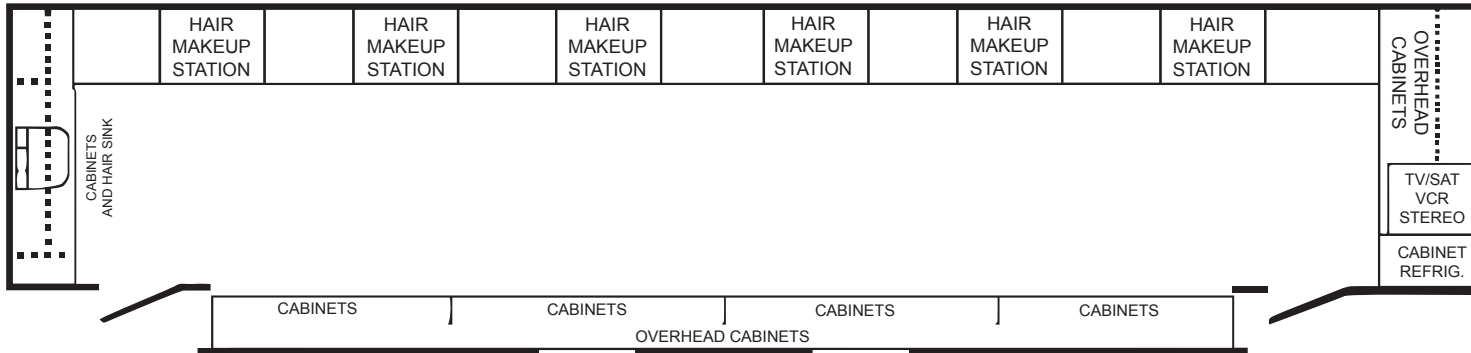

## Specs

Length – 40'

Width – 10.5'

## Features

10kw Generator

Curb side 18 1/2' long, 2' deep  
slide-out

Six large make-up stations

Plenty of storage cabinets &  
closets, with lots of tie downs  
& hooks

Separate hair and utility sinks

Refrigerator, microwave,  
coffee maker

20" TV, VCR Stereo / CD

Wall mount controls for air

Conditioning and heating

Large storage closet with  
shelves