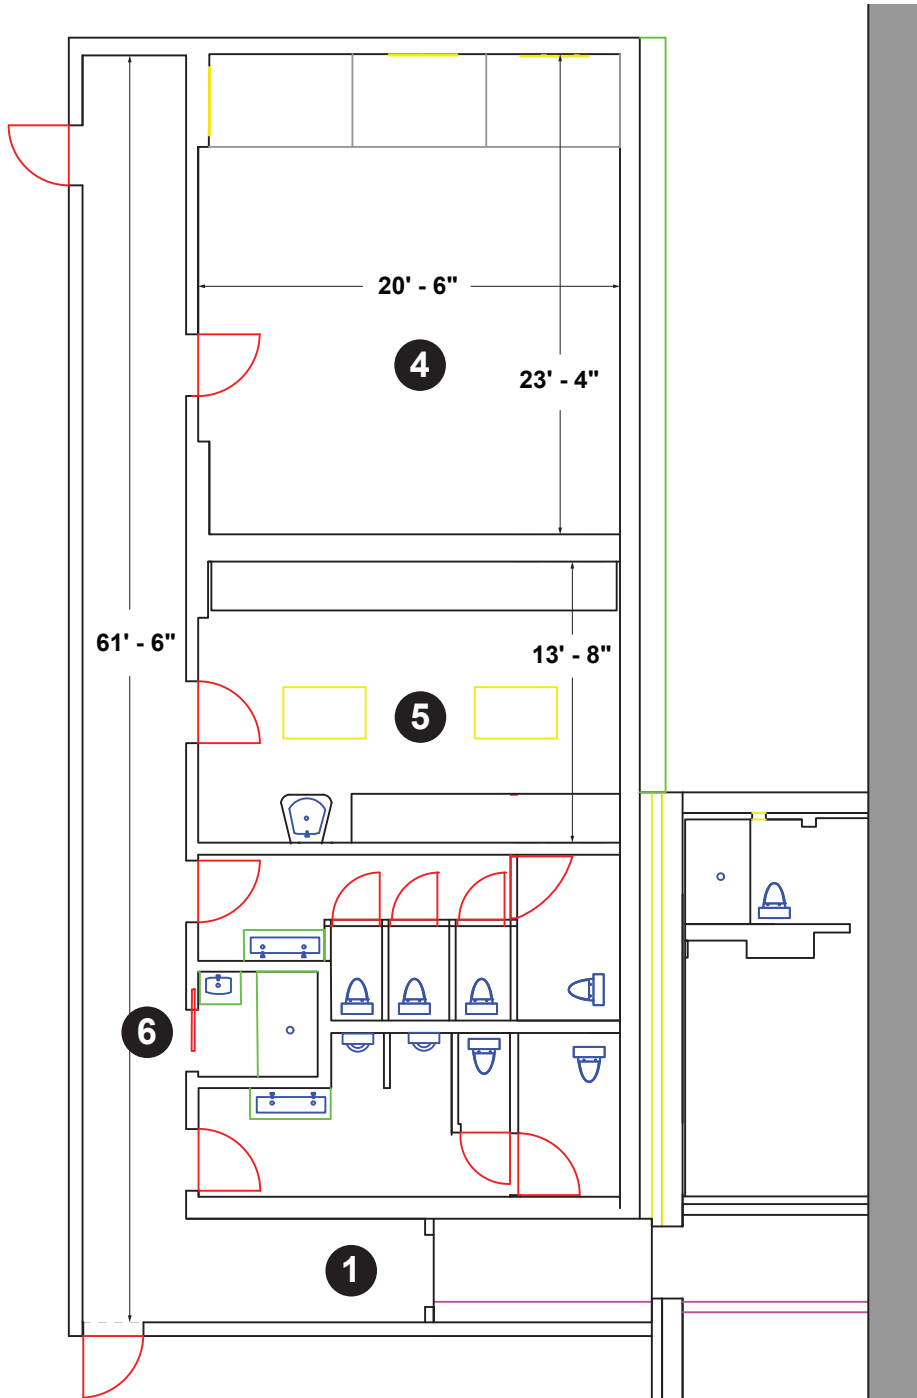

Stage 1

Support Rooms

Specs

593 sq ft production office
1,261 sq ft support wing

Features

Production office with direct
Access to coffee bar and stage
Wash sink in makeup room
Dedicated private stand alone
shower
5 makeup stations
3 wardrobe stations

Keynotes

1) Ramp to Stage 1
2) Production offices
3) Electrical closet
4) Wardrobe (3 x changing stations with 80" x 40" mirrors)
5) Makeup (5x makeup stations, hairwash sink & skylights)
6) Private shower

Support Wing