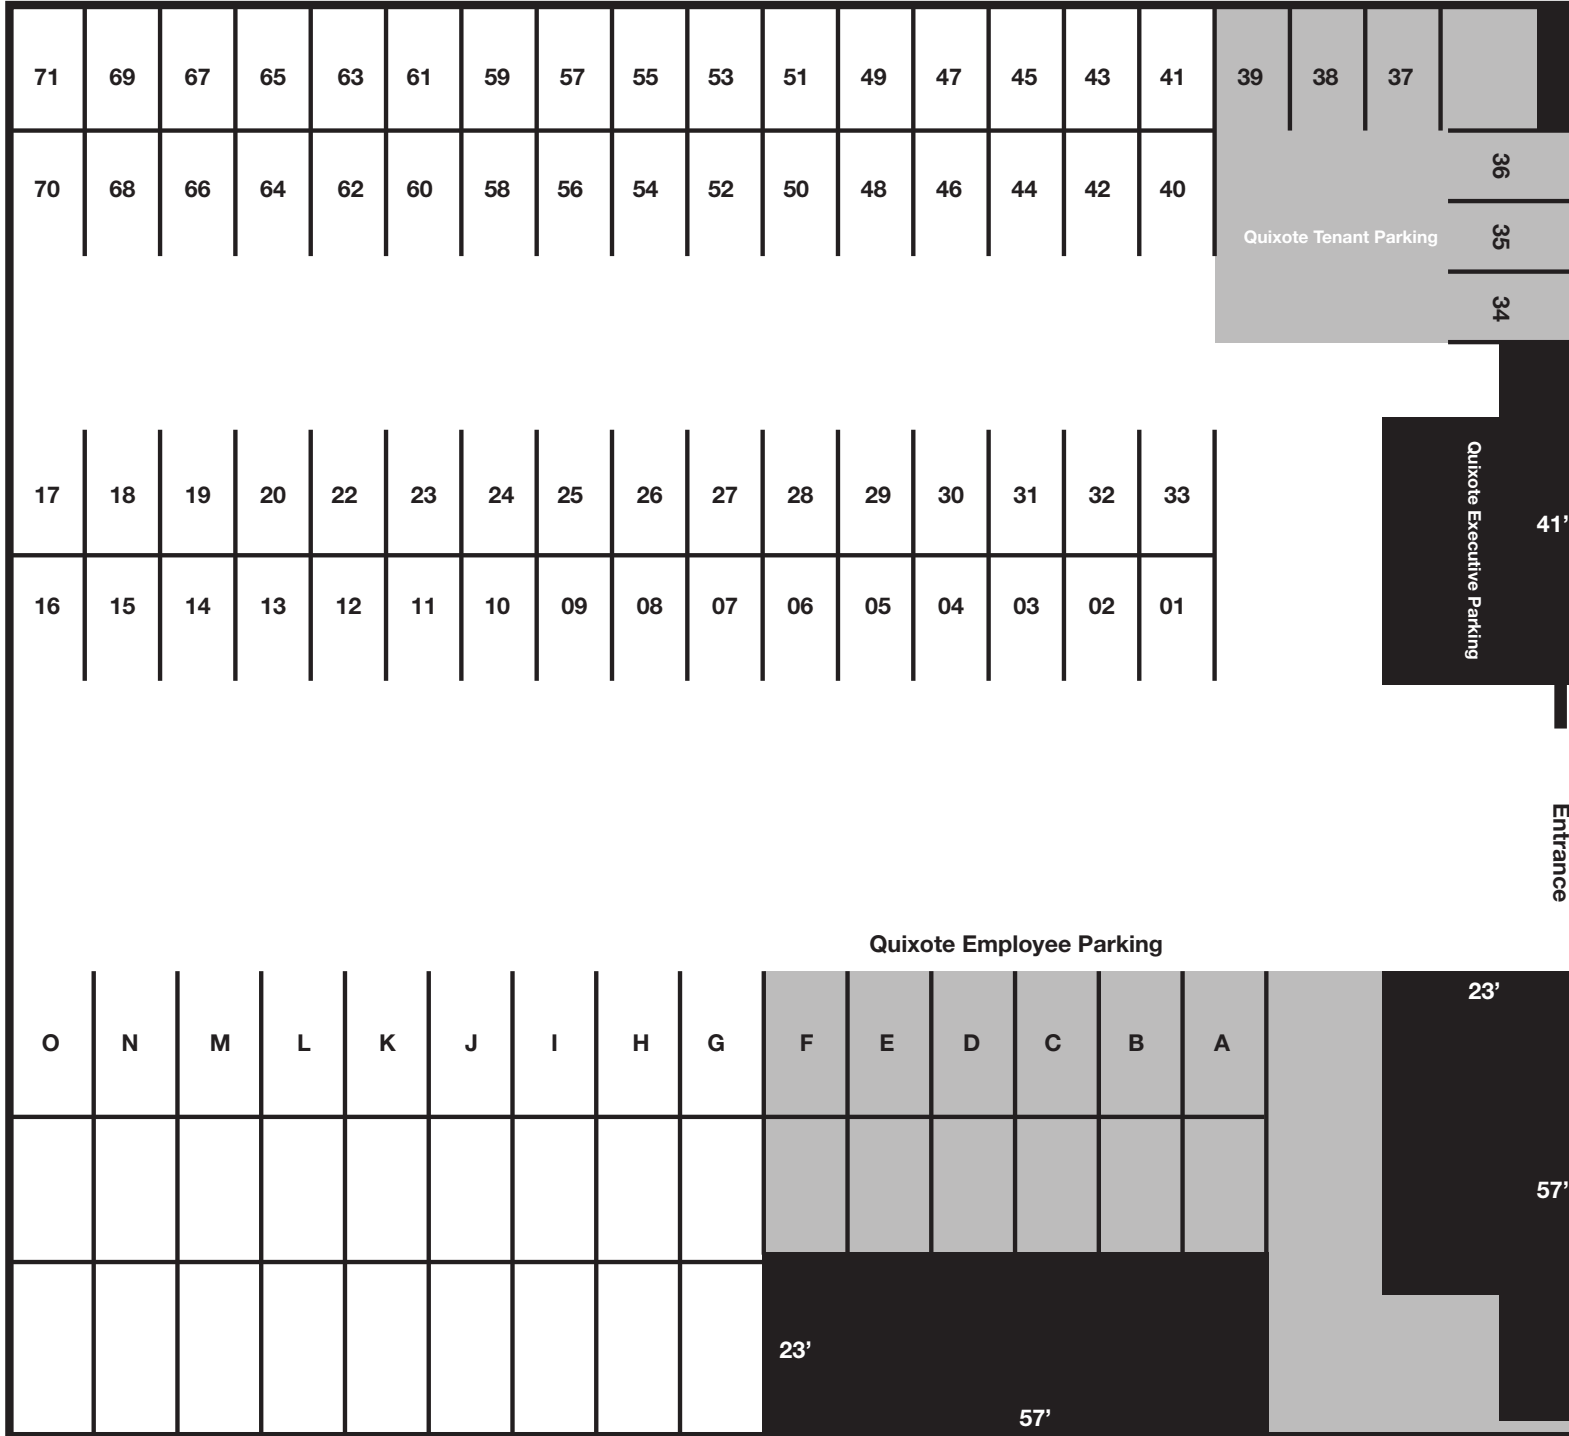

187'

Quixote West Hollywood

The Lot

Size

3200 Ft²

171'

Fuller Ave.

Entrance