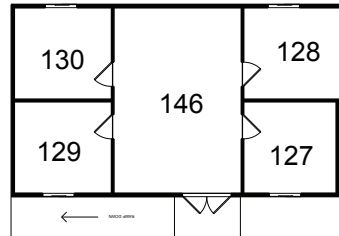

# CENTRAL VALLEY - BUNGALOWS

**BUNGALOW 1 - 1,287 RSF**

**BUNGALOW 2 - 1,456 RSF**

**BUNGALOW 3 - 1,455 RSF**

**BUNGALOW 4 - 1,031 RSF**

**BUNGALOW 5 - 972 RSF**

SQUARE FOOTAGE	FEATURES
6,201 RSF	5 Standalone Bungalows available to rent individually. <b>Bungalow 1:</b> 6 Offices and a Bullpen between Stages 23 & 24 <b>Bungalow 2:</b> 8 Offices and a Bullpen between Stages 23 & 24 · <b>Bungalow 3:</b> 8 Offices and a Bullpen · <b>Bungalow 4:</b> 4 offices and a bullpen at the backside of Stage 24 <b>Bungalow 5:</b> Large open flex space on the side of Stage 23 .

\*Dimensions are for overall stage size and do not take into account stage irregularities. Production company representative should verify dimensions for particular applications.