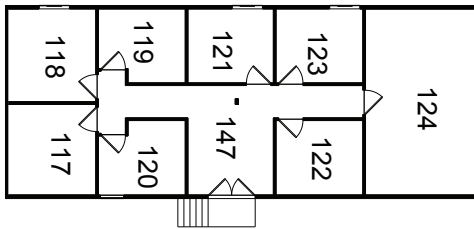

# CENTRAL VALLEY - BUNGALOWS

**BUNGALOW 1 - 1,287 RSF**

**BUNGALOW 2 - 1,456 RSF**

**BUNGALOW 3 - 1,455 RSF**

**BUNGALOW 4 - 1,031 RSF**

**BUNGALOW 5 - 972 RSF**

SQUARE FOOTAGE	FEATURES
6,201 RSF	5 Standalone Bungalows available to rent individually. <b>Bungalow 1:</b> 6 Offices and a Bullpen between Stages 23 & 24 <b>Bungalow 2:</b> 8 Offices and a Bullpen between Stages 23 & 24 · <b>Bungalow 3:</b> 8 Offices and a Bullpen · <b>Bungalow 4:</b> 4 offices and a bullpen at the backside of Stage 24 <b>Bungalow 5:</b> Large open flex space on the side of Stage 23 .

\*Dimensions are for overall stage size and do not take into account stage irregularities. Production company representative should verify dimensions for particular applications.