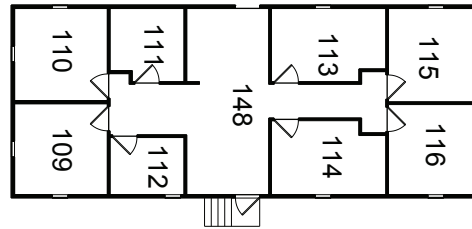

# CENTRAL VALLEY - BUNGALOWS

**BUNGALOW 1 - 1,287 RSF**

**BUNGALOW 2 - 1,456 RSF**

**BUNGALOW 3 - 1,455 RSF**

**BUNGALOW 4 - 1,031 RSF**

**BUNGALOW 5 - 972 RSF**

SQUARE FOOTAGE	FEATURES
6,201 RSF	5 Standalone Bungalows available to rent individually. <b>Bungalow 1:</b> 6 Offices and a Bullpen between Stages 23 & 24 <b>Bungalow 2:</b> 8 Offices and a Bullpen between Stages 23 & 24 · <b>Bungalow 3:</b> 8 Offices and a Bullpen · <b>Bungalow 4:</b> 4 offices and a bullpen at the backside of Stage 24 <b>Bungalow 5:</b> Large open flex space on the side of Stage 23 .

\*Dimensions are for overall stage size and do not take into account stage irregularities. Production company representative should verify dimensions for particular applications.