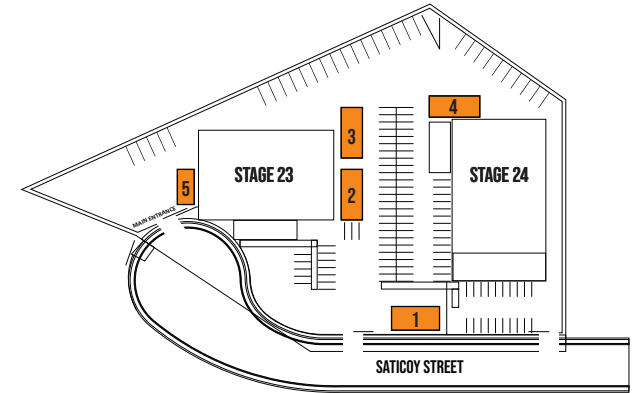

# CENTRAL VALLEY - BUNGALOWS

**BUNGALOW 1 - 1,287 RSF**

**BUNGALOW 2 - 1,456 RSF**

**BUNGALOW 3 - 1,455 RSF**

**BUNGALOW 4 - 1,031 RSF**

**BUNGALOW 5 - 972 RSF**

SQUARE FOOTAGE	FEATURES
6,201 RSF	5 Standalone Bungalows available to rent individually. <b>Bungalow 1:</b> 6 Offices and a Bullpen between Stages 23 & 24 <b>Bungalow 2:</b> 8 Offices and a Bullpen between Stages 23 & 24 · <b>Bungalow 3:</b> 8 Offices and a Bullpen · <b>Bungalow 4:</b> 4 offices and a bullpen at the backside of Stage 24 <b>Bungalow 5:</b> Large open flex space on the side of Stage 23 .

\*Dimensions are for overall stage size and do not take into account stage irregularities. Production company representative should verify dimensions for particular applications.