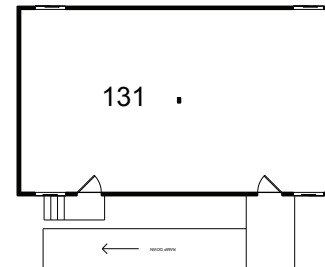

# CENTRAL VALLEY - BUNGALOWS

**BUNGALOW 1 - 1,287 RSF**

**BUNGALOW 2 - 1,456 RSF**

**BUNGALOW 3 - 1,455 RSF**

**BUNGALOW 4 - 1,031 RSF**

**BUNGALOW 5 - 972 RSF**

SQUARE FOOTAGE	FEATURES
6,201 RSF	5 Standalone Bungalows available to rent individually. <b>Bungalow 1:</b> 6 Offices and a Bullpen between Stages 23 & 24 <b>Bungalow 2:</b> 8 Offices and a Bullpen between Stages 23 & 24 · <b>Bungalow 3:</b> 8 Offices and a Bullpen · <b>Bungalow 4:</b> 4 offices and a bullpen at the backside of Stage 24 <b>Bungalow 5:</b> Large open flex space on the side of Stage 23 .

\*Dimensions are for overall stage size and do not take into account stage irregularities. Production company representative should verify dimensions for particular applications.