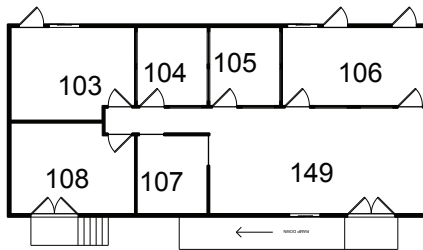

# CENTRAL VALLEY - BUNGALOWS

**BUNGALOW 1 - 1,287 RSF**

**BUNGALOW 2 - 1,456 RSF**

**BUNGALOW 3 - 1,455 RSF**

**BUNGALOW 4 - 1,031 RSF**

**BUNGALOW 5 - 972 RSF**

SQUARE FOOTAGE	FEATURES
6,201 RSF	5 Standalone Bungalows available to rent individually. <b>Bungalow 1:</b> 6 Offices and a Bullpen between Stages 23 & 24 <b>Bungalow 2:</b> 8 Offices and a Bullpen between Stages 23 & 24 · <b>Bungalow 3:</b> 8 Offices and a Bullpen · <b>Bungalow 4:</b> 4 offices and a bullpen at the backside of Stage 24 <b>Bungalow 5:</b> Large open flex space on the side of Stage 23 .

\*Dimensions are for overall stage size and do not take into account stage irregularities. Production company representative should verify dimensions for particular applications.