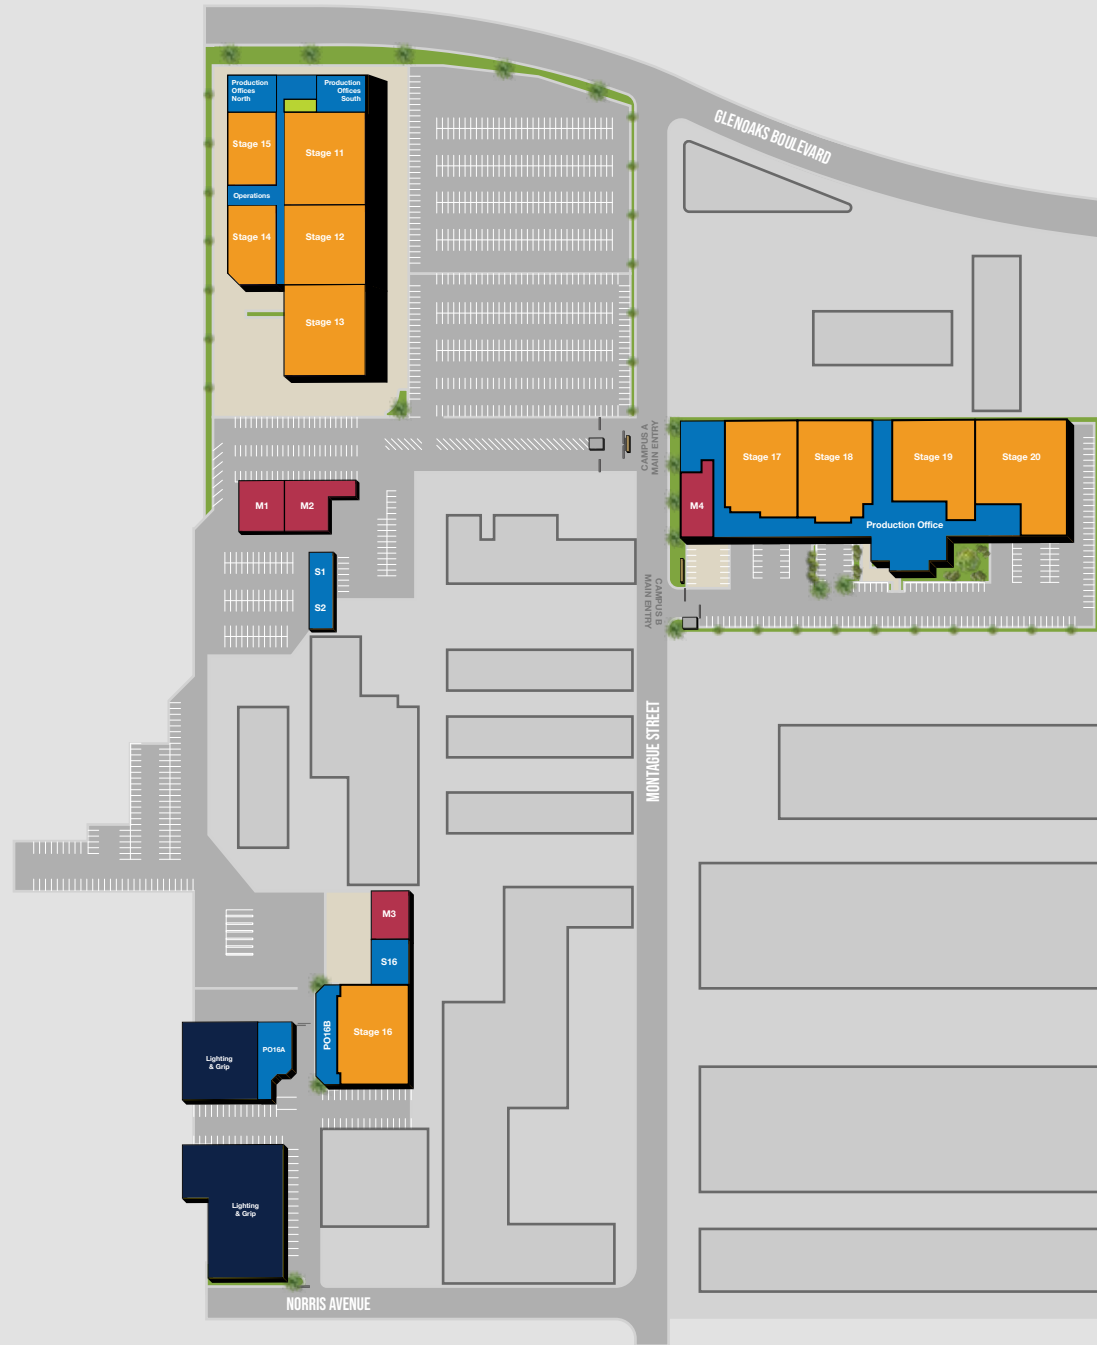

NORTH VALLEY

QUIXOTE NORTH VALLEY STUDIOS

Quixote's largest lot encompasses two expansive campuses and houses the lighting & grip department. Its brand new, state-of-the-art facilities are designed for productions to seamlessly extend their sets across multiple stages.

SOUND STAGE

10 Sound Stages totaling 197k SF: from 8.7k SF to 25k SF with 21'5" - 32' clear heights • 2400 - 4800 minimum amp power per stage

PRODUCTION OFFICE / SUPPORT

47k SF • Private offices, hair/make-up, green, dressing and conference rooms

MILL / WORKSHOP

Various Mill spaces totaling 26k SF

AMENITIES

Coffee Bar • Dog-friendly campus

PARKING AND BASECAMP

Ample amount of parking and basecamp space

12137 MONTAGUE ST. PACOIMA, CA 91331