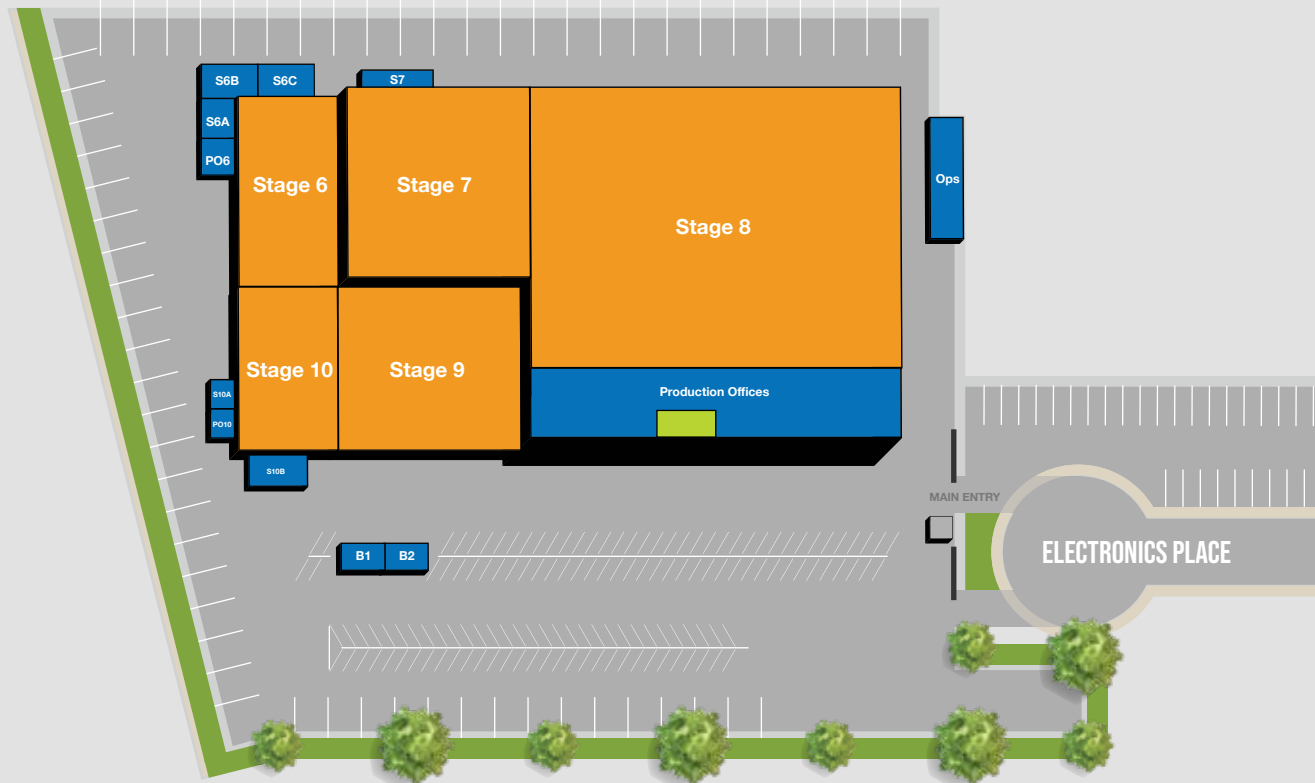

QUIXOTE

By *Sunset Studios*

Stage
6

Stage
10

GRIFFITH PARK

QUIXOTE GRIFFITH PARK STUDIOS

Since its opening in 2005, the Quixote Griffith Park Studios lot, located just off the 5 freeway has hosted numerous productions, most notably serving as the backdrop for 'Criminal Minds' for over 14 years.

SOUND STAGE

5 Sound Stages totaling 83k SF: from 6k SF to 42k SF with 17' - 30' clear heights • 1200 - 4800 minimum amp power per stage

PRODUCTION OFFICE / SUPPORT

19.2k SF • Private offices, hair/make-up, green, dressing and conference rooms

AMENITIES

Coffee Bar • Dog-friendly campus

PARKING AND BASECAMP

Ample amount of parking and basecamp space

4585 ELECTRONICS PL. LOS ANGELES, CA 90039