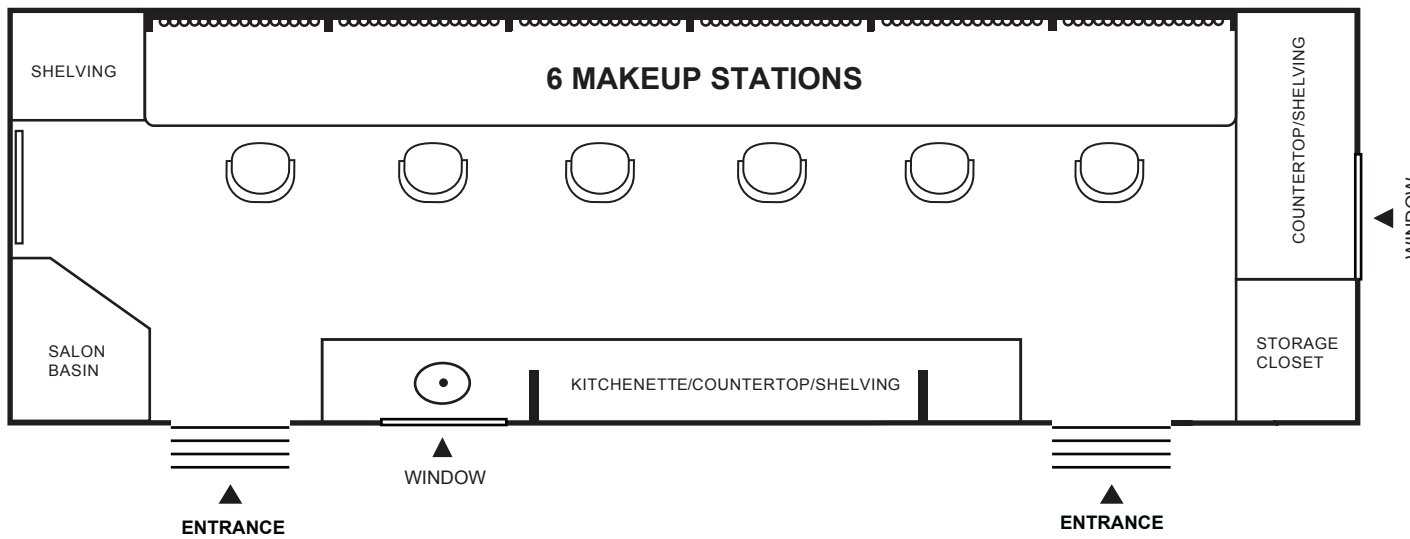

36' 6 Station Hair / Makeup

Specs

Length – 36'

Height – 11'

Width – 8'

Features

1 Hair sink

2 Air conditioners

6 Communal make up stations

All in one design

Microwave

Refrigerator

Stereo

Film/TV Contact:

818 252 7722

SetTrailers@Quixote.com

Commercial/Print Contact:

323 857 5050

VB@Quixote.com

Quixote.com