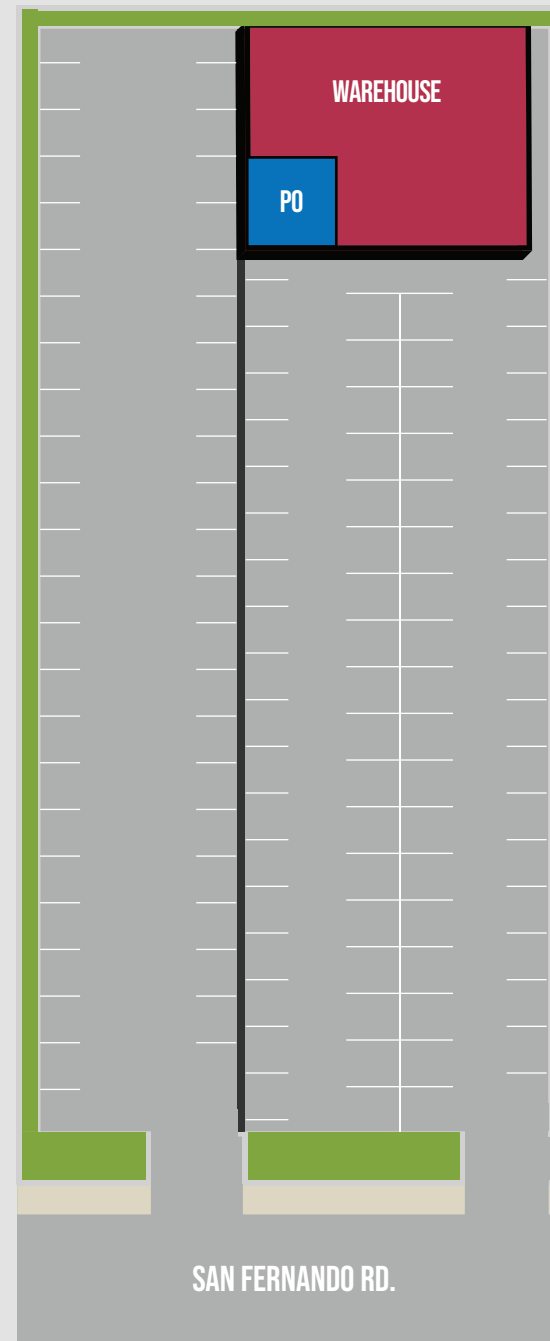

QUIXOTE SAN FERNANDO SUPPORT SPACE

Our San Fernando Support Space is located next to our new Sunset Glenoaks Studios, providing extensive parking for production vehicles, trucks, and vans, along with a warehouse equipped with private offices.

WORKSHOPS / MILLS

1 Workshop totaling 5k SF

PRODUCTION OFFICE / SUPPORT

500 SF • 2 Private offices

PARKING

Ample amount of parking

9304 SAN FERNANDO RD. SUN VALLEY, CA 91352