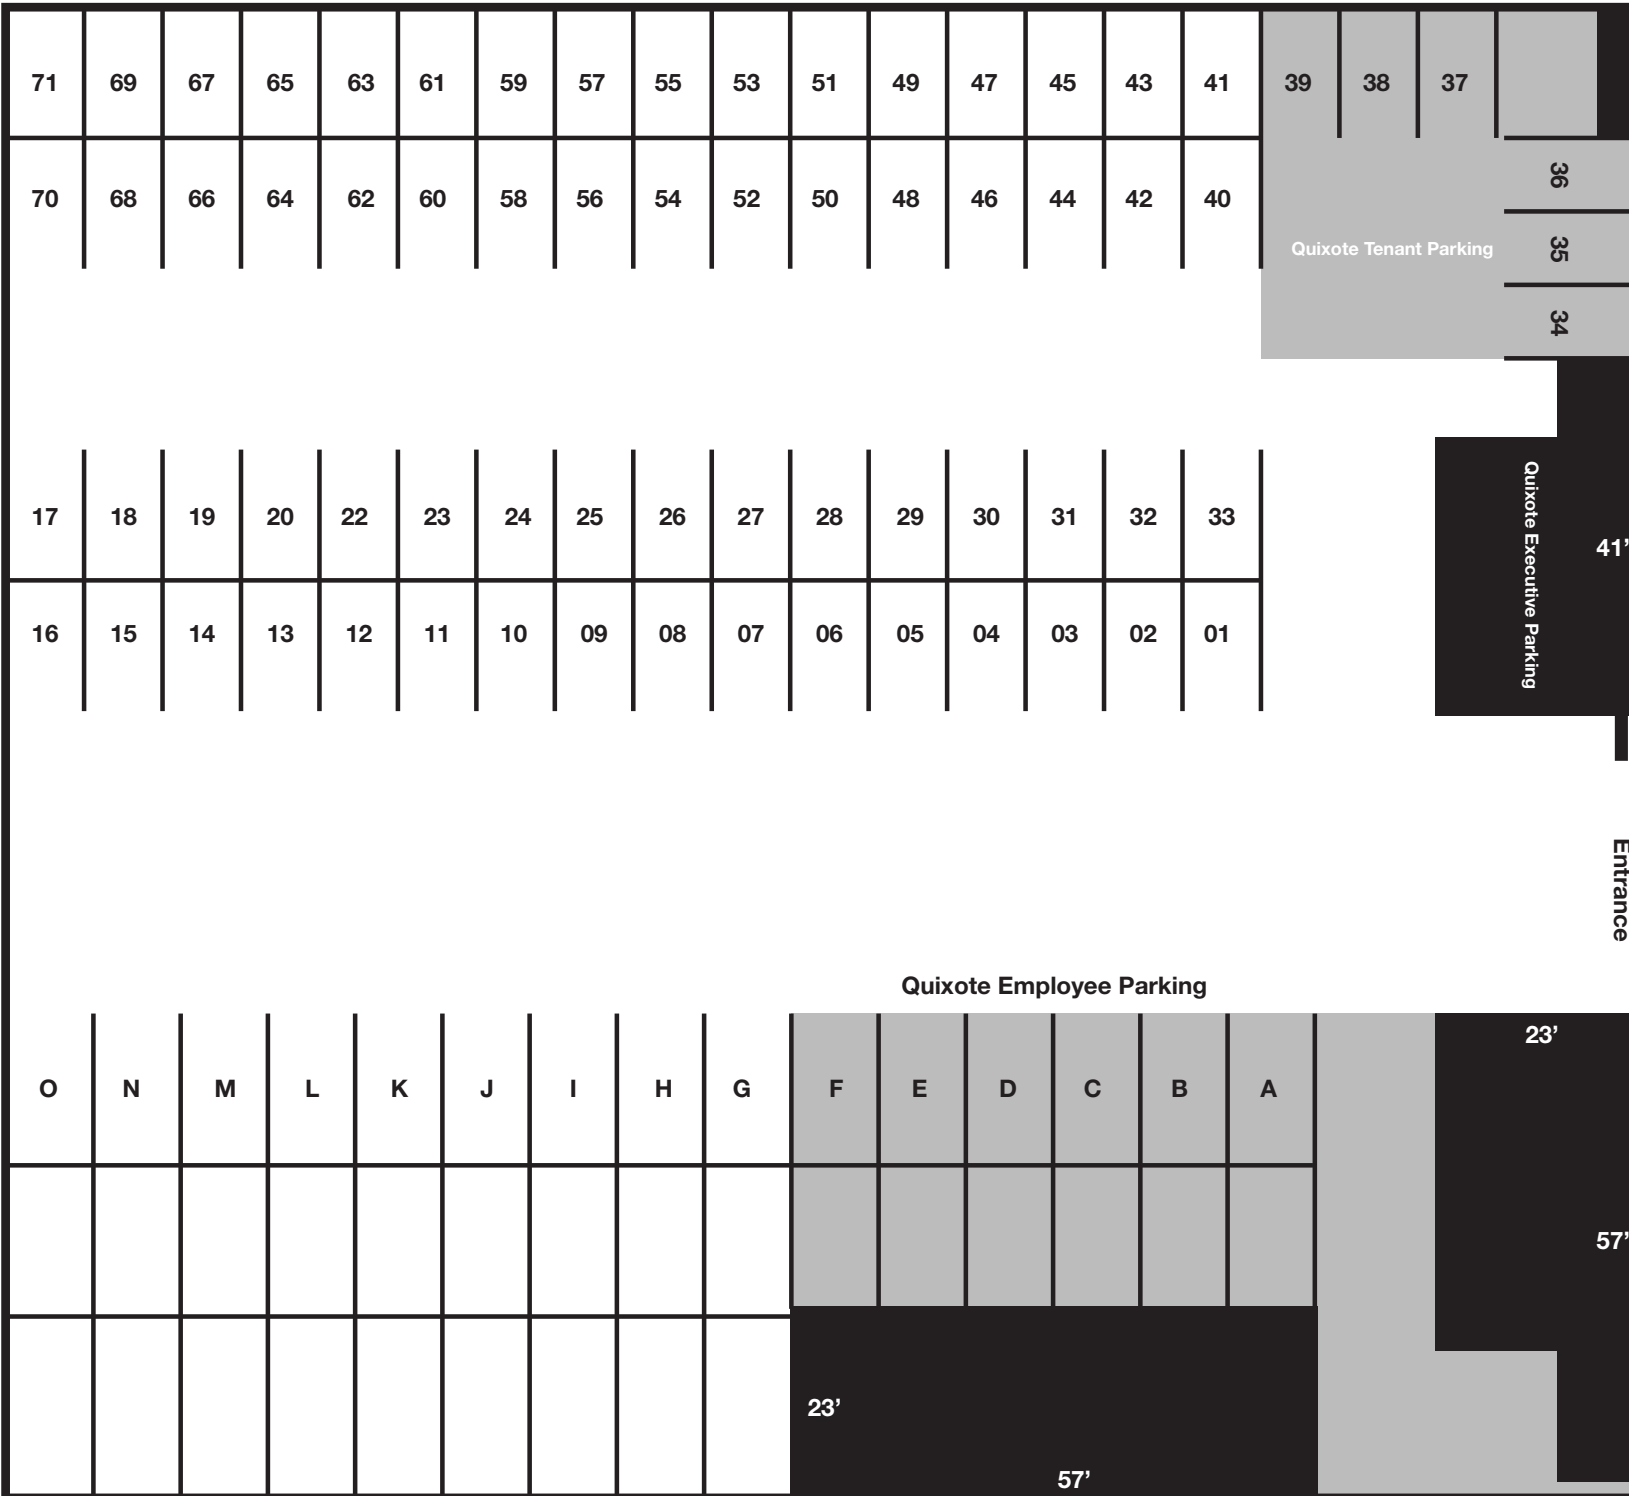

187'

Quixote West Hollywood The Lot

Size
3200 Sq Ft

171'

Fuller Ave.

Entrance

Quixote Employee Parking

1011 N Fuller Ave.
West Hollywood, CA 90046
323 851 5030
Bookings@Quixote.com
Quixote.com

95'

57'

23'

23'

57'