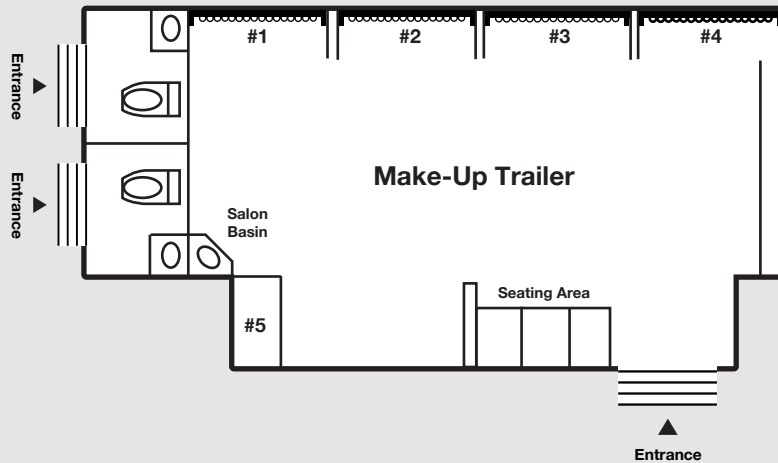

Optional All Make-Up

Production Area Features

- 42" Plasma (Prod. Area)
- 52" Pop-Up Plasma (Client Area)
- Satellite TV
- Hi-Speed Wireless Internet
- Dailies Package
- Client Restroom
- Copier & Fax
- Fridge & Microwave
- XM Radio
- DVD/VCR/CD Player
- Keurig Coffee Maker

Hair & Makeup Area Features

- 3 Make-Up Stations
- Salon Bowl
- Floor to Ceiling Mirrors
- Private Changing Room
- 2 External Restrooms
- 5 Make-Up Stations
- Iron & Ironing Board
- Wardrobe Steamer
- Client Restroom
- Satellite TV
- XM Radio

Specs

- Front 40' • Width 8.5'
- Back 27' • Width Opened 17'
- Overall Length 67' • Height 17'

Standard Wamu