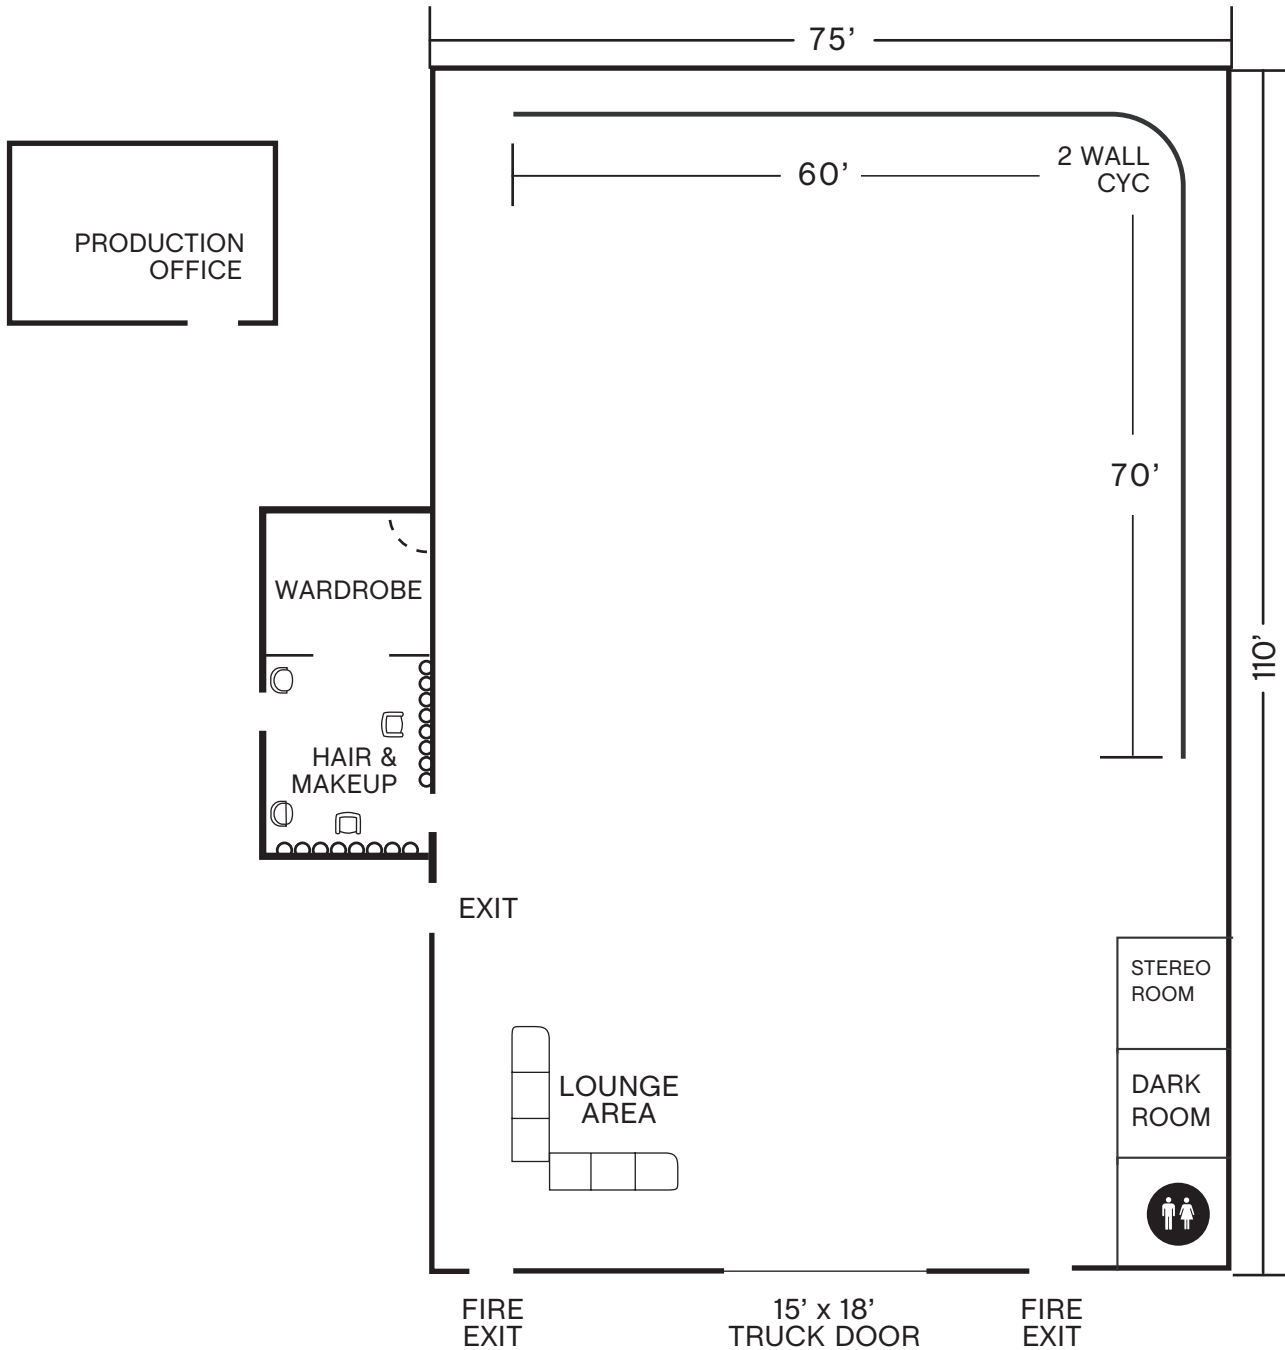

1

FEATURES

DELUXE MAKEUP/WARDROBE ROOMS
V.I.P. GREENROOM W/ RESTROOM
LARGE PROD. OFFICE
GREEN ROOM ACCESS
COFFEE BAR ACCESS

SIZE

75' X 110' X 21'
8,250 TOTAL SF

2 WALL CYC

60' X 70' X 19'

STAGE 1 WEST HOLLYWOOD

STAGE	DIMENSIONS	SQ. FT	CYC	POWER
STAGE 1 - WEHO	75 x 110 x 21	8250	2 WALL 60 x 70 x 20	2000, 3 PHASE

features
permanent pipe grid
courtyard access
30' x 40' x 19' - 2 wall cyc
deluxe makeup room
deluxe wardrobe room
private restroom
large production office

size
42' x 90' x 19'
3,800 total sf

2

SMASHBOX

**STAGE 2 WEST HOLLYWOOD
IDEAL FOR LARGE PHOTO SHOTS,
COMMERCIAL PRODUCTIONS, EVENTS,
SAMPLE SALES**

SMASHBOX STAGE 2

1011 NORTH FULLER AVE
WEST HOLLYWOOD, CA 90046
323.851.5030 FAX 323.851.5029
WWW.SMASHBOXSTUDIOS.COM

ACCESS TO:
 COFFEE & TEA BAR, PING PONG
 TABLE AND LOUNGE AREA

STAGE	DIMENSIONS	SQ. FT	CYC	POWER
STAGE 3 - WEHO	30 x 60 x 12	1800	3 WALL 15 x 20 x 10	800, 1 PHASE

FEATURES
STAINLESS STEEL KITCHEN
2 DELUXE WARDROBE ROOMS
2 DELUXE MAKEUP ROOMS
VIP GREEN ROOM
LARGE PROD. OFFICE
32,000 SF OF ADDITIONAL PARKING