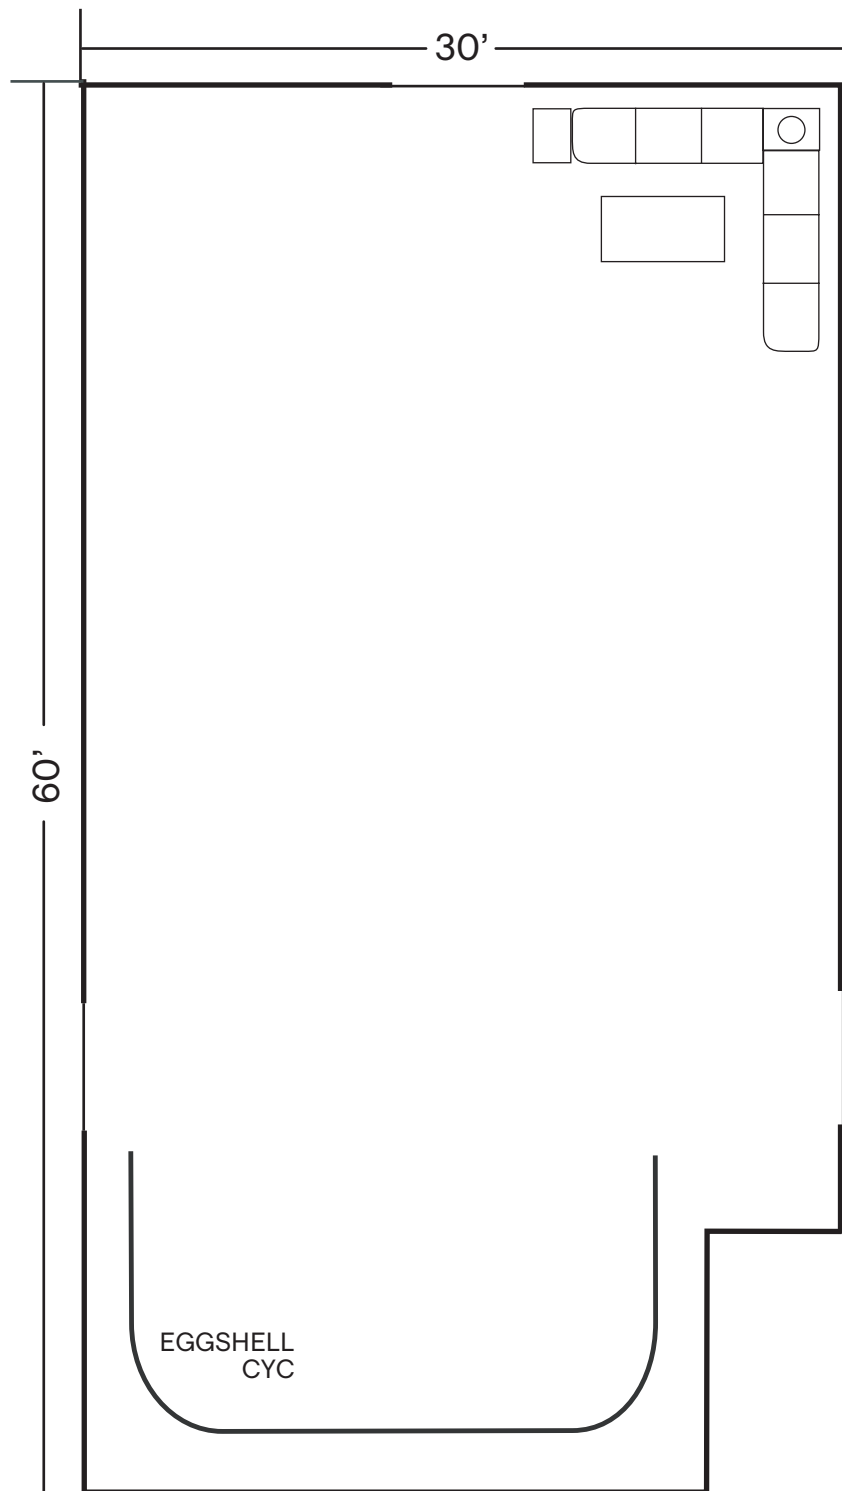

1

FEATURES

DELUXE MAKEUP/WARDROBE ROOMS
V.I.P. GREENROOM W/ RESTROOM
LARGE PROD. OFFICE
GREEN ROOM ACCESS
COFFEE BAR ACCESS

SIZE

75' X 110' X 21'
8,250 TOTAL SF

2 WALL CYC

60' X 70' X 19'

STAGE 1 WEST HOLLYWOOD

STAGE	DIMENSIONS	SQ. FT	CYC	POWER
STAGE 2 - WEHO	42 x 90 x 19	3800	2 WALL 30 x 40 x 19	1200, 3 PHASE

STAGE 3 WEST HOLLYWOOD
IDEAL FOR BEAUTY PORTRAITS,
TABLE TOP, + SMALL
(NON-SYNC SOUND) JOBS

3

FEATURES
DELUXE MAKEUP
+ WARDROBE ROOM
FLEX LOUNGE AREA
COFFEE BAR ACCESS

SIZE
30' X 60' X 12'
1,800 TOTAL SF

3 WALL EGGSHELL CYC
15' X 20' X 10'

SMASHBOX

SMASHBOXSTUDIOS.COM

WEST HOLLYWOOD

(323) 851 5030

SMASHBOX

STAGE 3

ACCESS TO:
 COFFEE & TEA BAR, PING PONG
 TABLE AND LOUNGE AREA

STAGE	DIMENSIONS	SQ. FT	CYC	POWER
STAGE 3 - WEHO	30 x 60 x 12	1800	3 WALL 15 x 20 x 10	800, 1 PHASE

FEATURES
STAINLESS STEEL KITCHEN
2 DELUXE WARDROBE ROOMS
2 DELUXE MAKEUP ROOMS
VIP GREEN ROOM
LARGE PROD. OFFICE
32,000 SF OF ADDITIONAL PARKING