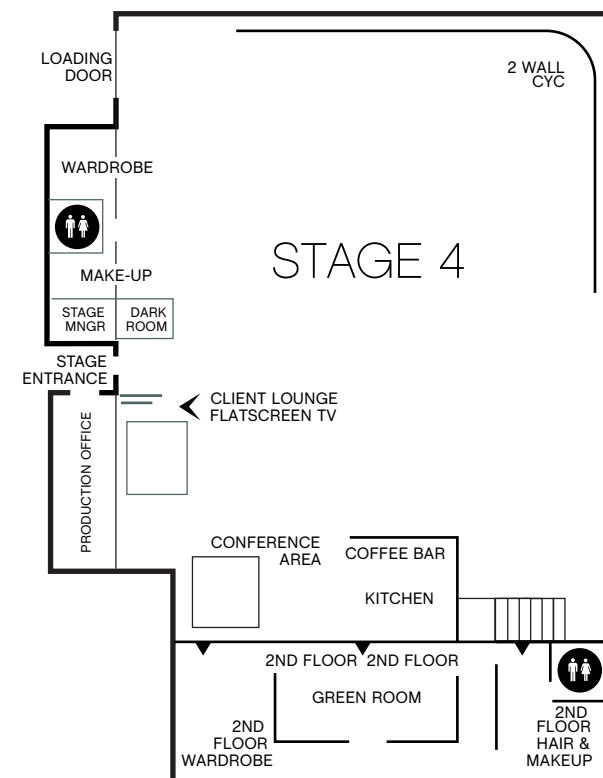

SMASHBOX STAGES 1 - 4

1011 NORTH FULLER AVE
WEST HOLLYWOOD, CA 90046
323.851.5030 FAX 323.851.5029
WWW.SMASHBOXSTUDIOS.COM

STAGE FEATURES

WIRELESS INTERNET ACCESS
CELEBRITY DRESSING ROOMS
FULLY EQUIPPED PRODUCTION OFFICES, DEDICATED PARKING AND PRIVATE V.I.P. LOUNGE W/ BATHROOM.
ACCESS TO:
COFFEE & TEA BAR, PING PONG TABLE AND LOUNGE AREA

STAGE	DIMENSIONS	SQ. FT	CYC	POWER
STAGE 1 - WEHO*	75 x 110 x 21	8250	2 WALL 60 x 70 x 19	2000, 3 PHASE
STAGE 2 - WEHO*	42 x 90 x 19	3800	2 WALL 30 x 40 x 19	1200, 3 PHASE
STAGE 3 - WEHO*	30 x 60 x 12	1800	3 WALL 15 x 20 x 10	800, 1 PHASE
STAGE 4 - WEHO*	85 x 63 x 20	5300	2 WALL 40 x 32 x 17	1600, 1 PHASE