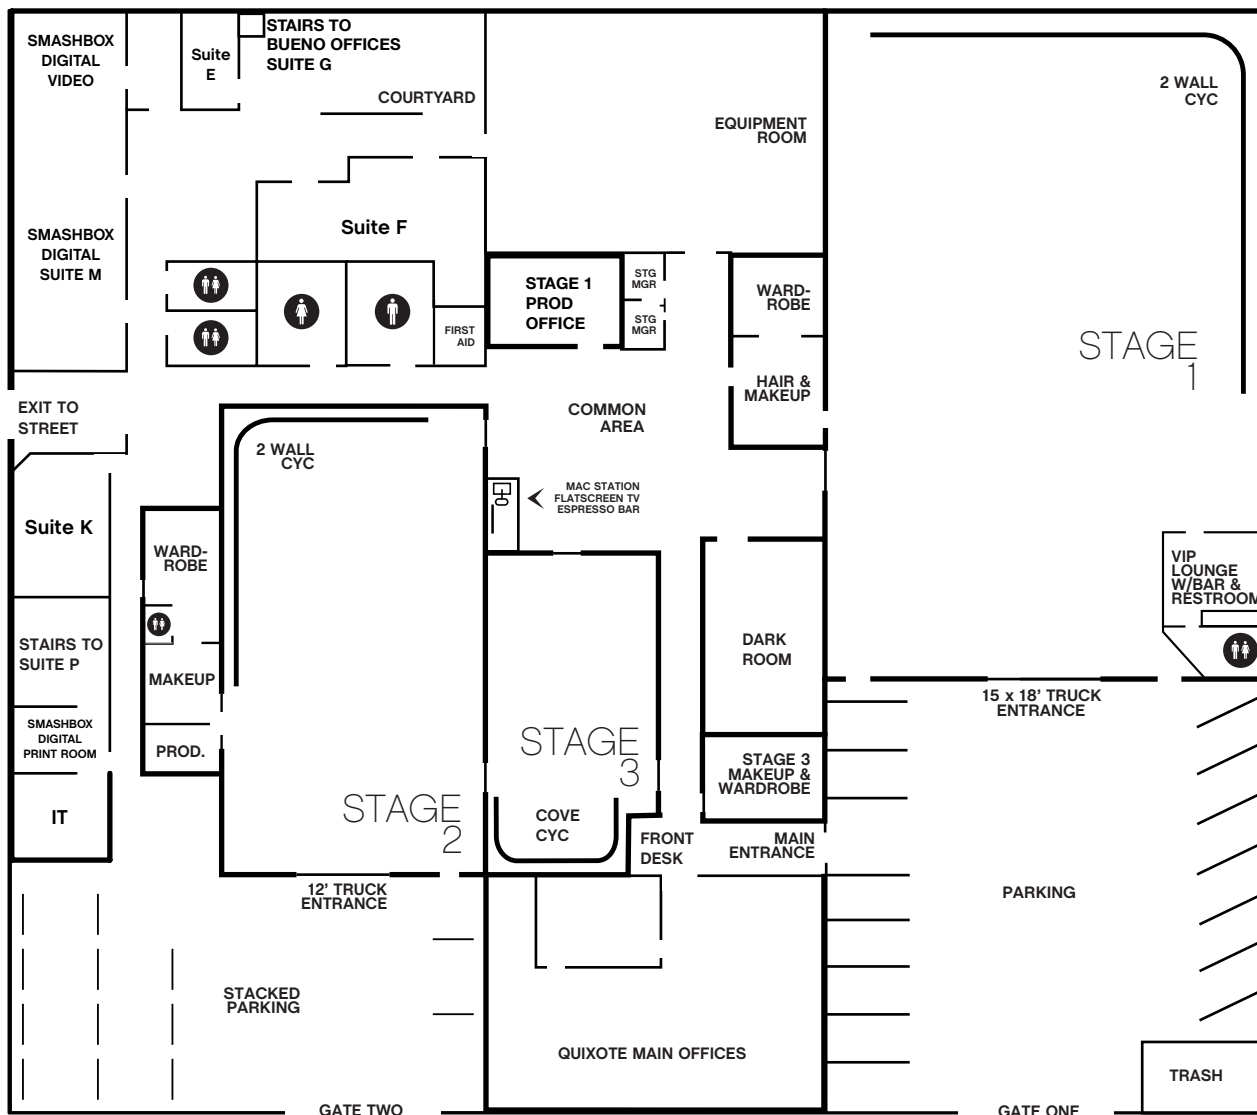

SMASHBOX STAGES 1 - 4

1011 NORTH FULLER AVE
WEST HOLLYWOOD, CA 90046
323.851.5030 FAX 323.851.5029
WWW.SMASHBOXSTUDIOS.COM

STAGE FEATURES

WIRELESS INTERNET ACCESS
CELEBRITY DRESSING ROOMS
FULLY EQUIPPED PRODUCTION OFFICES, DEDICATED PARKING AND PRIVATE V.I.P. LOUNGE W/ BATHROOM.
ACCESS TO:
COFFEE & TEA BAR, PING PONG TABLE AND LOUNGE AREA

STAGE	DIMENSIONS	SQ. FT	CYC	POWER
STAGE 1 - WEHO*	75 x 110 x 21	8250	2 WALL 60 x 70 x 19	2000, 3 PHASE
STAGE 2 - WEHO*	42 x 90 x 19	3800	2 WALL 30 x 40 x 19	1200, 3 PHASE
STAGE 3 - WEHO*	30 x 60 x 12	1800	3 WALL 15 x 20 x 10	800, 1 PHASE
STAGE 4 - WEHO*	85 x 63 x 20	5300	2 WALL 40 x 32 x 17	1600, 1 PHASE