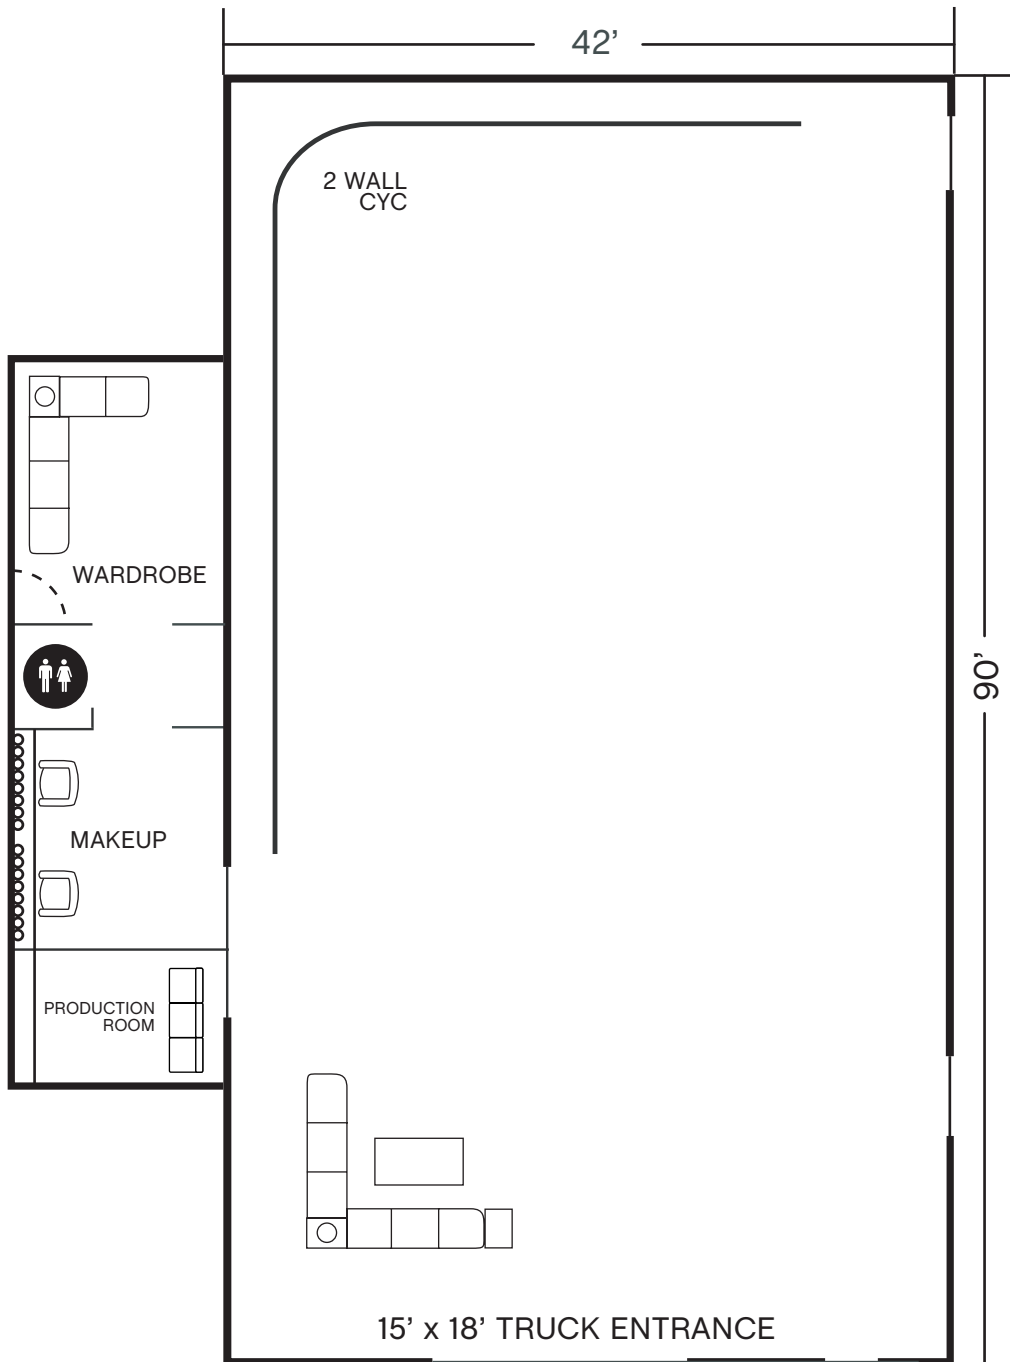

1

FEATURES

DELUXE MAKEUP/WARDROBE ROOMS
V.I.P. GREENROOM W/ RESTROOM
LARGE PROD. OFFICE
GREEN ROOM ACCESS
COFFEE BAR ACCESS

SIZE

75' X 110' X 21'
8,250 TOTAL SF

2 WALL CYC

60' X 70' X 19'

STAGE 1 WEST HOLLYWOOD

STAGE	DIMENSIONS	SQ. FT	CYC	POWER
STAGE 1 - WEHO	75 x 110 x 21	8250	2 WALL 60 x 70 x 20	2000, 3 PHASE

features
permanent pipe grid
courtyard access
30' x 40' x 19' - 2 wall cyc
deluxe makeup room
deluxe wardrobe room
private restroom
large production office

size
42' x 90' x 19'
3,800 total sf

2

SMASHBOX

**STAGE 2 WEST HOLLYWOOD
IDEAL FOR LARGE PHOTO SHOTS,
COMMERCIAL PRODUCTIONS, EVENTS,
SAMPLE SALES**

SMASHBOX STAGE 2

1011 NORTH FULLER AVE
WEST HOLLYWOOD, CA 90046
323.851.5030 FAX 323.851.5029
WWW.SMASHBOXSTUDIOS.COM

STAGE	DIMENSIONS	SQ. FT	CYC	POWER
STAGE 2 - WEHO	42 x 90 x 19	3800	2 WALL 30 x 40 x 19	1200, 3 PHASE

STAGE 3 WEST HOLLYWOOD
IDEAL FOR BEAUTY PORTRAITS,
TABLE TOP, + SMALL
(NON-SYNC SOUND) JOBS

3

FEATURES
DELUXE MAKEUP
+ WARDROBE ROOM
FLEX LOUNGE AREA
COFFEE BAR ACCESS