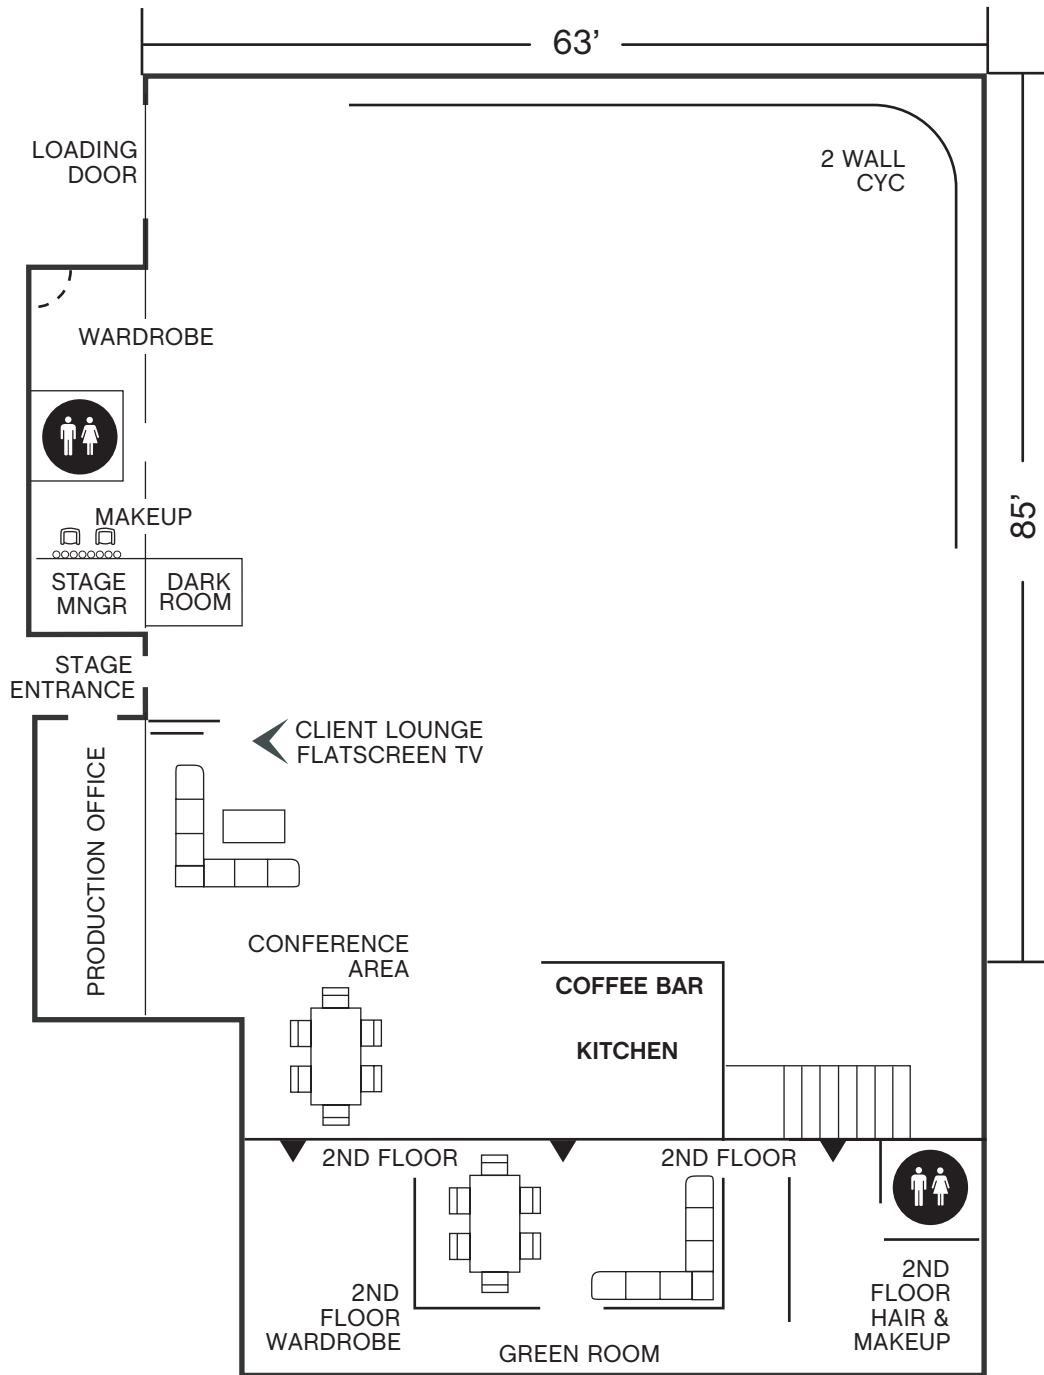

SMASHBOX STAGE 4

1011 NORTH FULLER AVE
WEST HOLLYWOOD, CA 90046
323.851.5030 FAX 323.851.5029
WWW.SMASHBOXSTUDIOS.COM

STAGE FEATURES

WIRELESS INTERNET ACCESS
CELEBRITY DRESSING ROOMS
FULLY EQUIPPED PRODUCTION
OFFICES, DEDICATED PARKING
AND PRIVATE V.I.P. LOUNGE W/ BATHROOM.
ACCESS TO:
COFFEE & TEA BAR, PING PONG
TABLE AND LOUNGE AREA

STAGE	DIMENSIONS	SQ. FT	CYC	POWER
STAGE 4 - WEHO	85 x 63 x 20	5300	2 WALL 40 x 32 x 17	1600, 1 PHASE