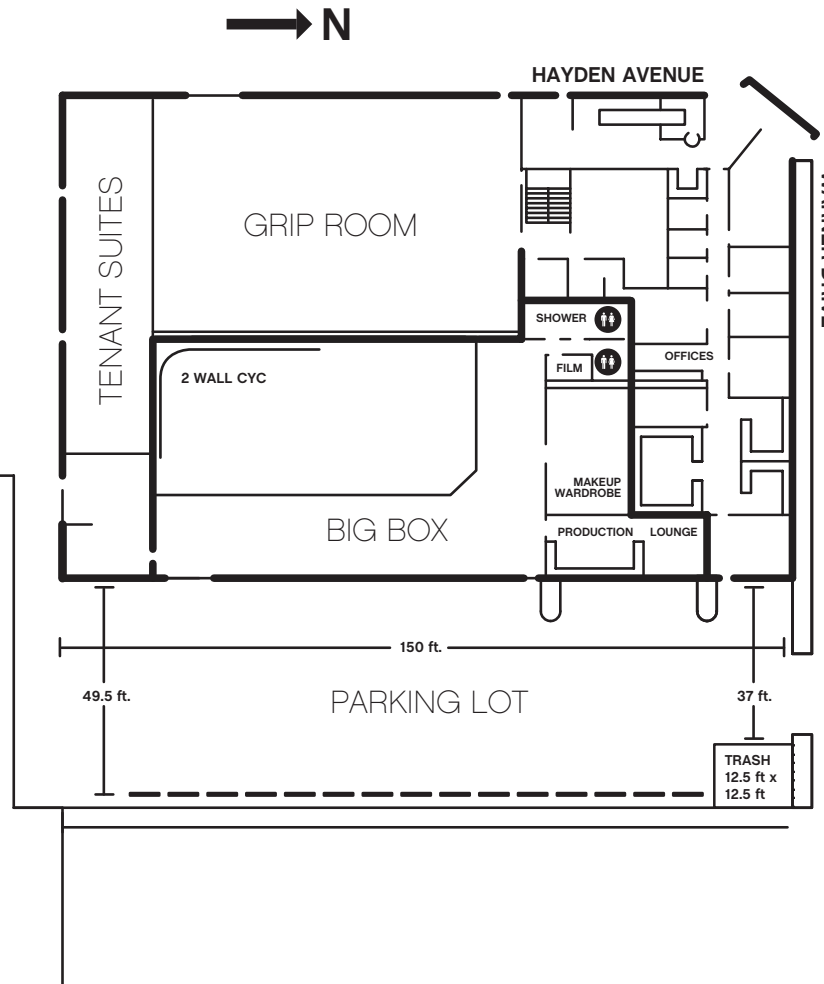

FEATURES
DELUXE WARDROBE & MAKEUP
VIP GREENROOM
DAYLIGHT (FLOOR—CEILING
WESTERN EXPOSURE)
DINING AREA
WIRELESS INTERNET

SIZE
35' X 55' X 22'
1,925 Sf

2 WALL CYC
31' X 35' X 22'

SOFT BOX

SOFTBOX CULVER CITY
OUR MOST REQUESTED
DAY-LIGHT STUDIO
IDEAL FOR PRINT,
FILM + COMMERCIAL
SHOOTS

+600 AMPS TOTAL SHARED BETWEEN STUDIOS

STAGE	DIMENSIONS	SQ. FT	CYC	POWER
SOFT BOX	35 x 55 x 22	1925	1 WALL: 28 x 42 x 22	200, 3 PHASE ⁺

SMASHBOX

8549 HIGUERA ST
 CULVER CITY, CA 90232
 323.851.5030 FAX 323.851.5029
 WWW.SMASHBOXSTUDIOS.COM

FENCE

STAGE	DIMENSIONS	SQ. FT	CYC	POWER
BLACK BOX	38 x 48 x 22	1824	2 WALL: 31 x 35 x 22	200, 3 PHASE ⁺
LIGHT BOX	32 x 75 x 18** <small>beam=12</small>	2400	N/A	200, 3 PHASE ⁺
SKY BOX	35 x 39 x 13 <small>beam=11.5</small>	1365	1 WALL: 25 x 22 x 13	100 x 2, 3 PHASE
SOFT BOX	35 x 55 x 22	1925	1 WALL: 28 x 36	200, 3 PHASE ⁺
BIG BOX	49.6 x 80 x 20	3968	2 WALL: 32 x 64 x 20	600 x 2 PER DISTRO PANEL