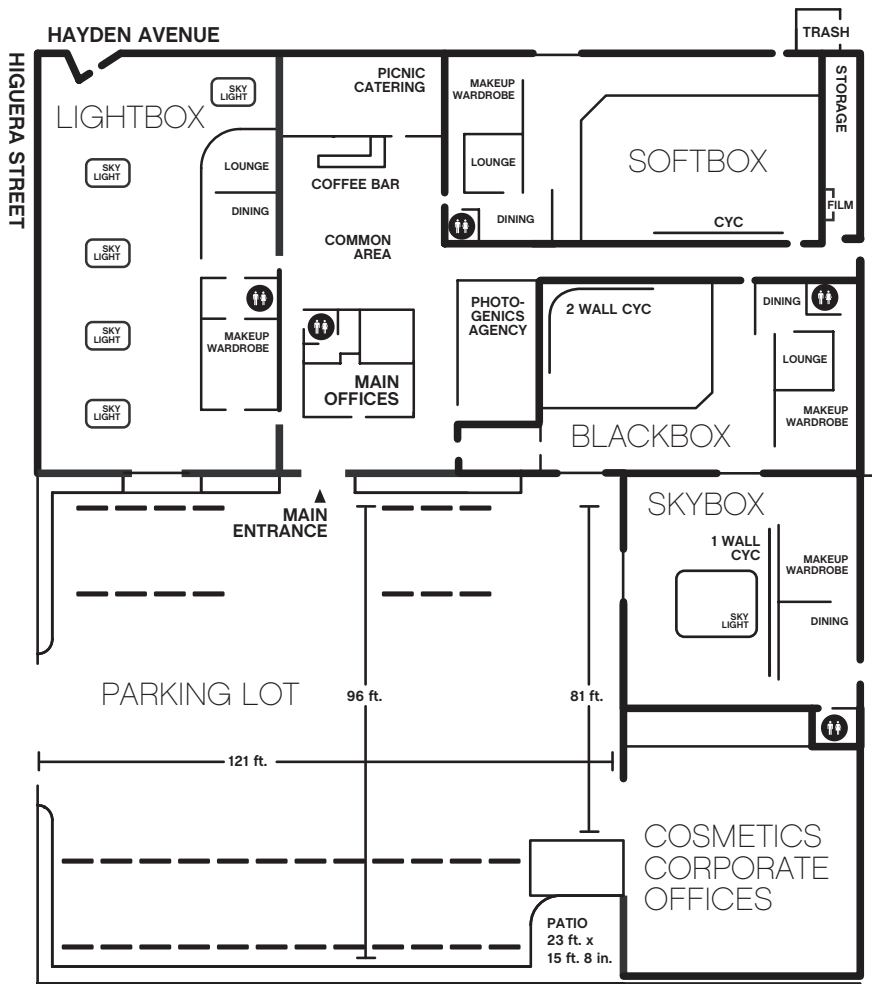

FEATURES
DELUXE WARDROBE & MAKEUP
VIP GREENROOM
DAYLIGHT (FLOOR—CEILING
WESTERN EXPOSURE)
DINING AREA
WIRELESS INTERNET

SIZE
35' X 55' X 22'
1,925 Sf

2 WALL CYC
31' X 35' X 22'

SOFT BOX

SOFTBOX CULVER CITY
OUR MOST REQUESTED
DAY-LIGHT STUDIO
IDEAL FOR PRINT,
FILM + COMMERCIAL
SHOOTS

+600 AMPS TOTAL SHARED BETWEEN STUDIOS

STAGE	DIMENSIONS	SQ. FT	CYC	POWER
SOFT BOX	35 x 55 x 22	1925	1 WALL: 28 x 42 x 22	200, 3 PHASE ⁺

SMASHBOX

8549 HIGUERA ST
 CULVER CITY, CA 90232
 323.851.5030 FAX 323.851.5029
 WWW.SMASHBOXSTUDIOS.COM

FENCE

STAGE	DIMENSIONS	SQ. FT	CYC	POWER
BLACK BOX	38 x 48 x 22	1824	2 WALL: 31 x 35 x 22	200, 3 PHASE ⁺
LIGHT BOX	32 x 75 x 18** <small>beam=12</small>	2400	N/A	200, 3 PHASE ⁺
SKY BOX	35 x 39 x 13 <small>beam=11.5</small>	1365	1 WALL: 25 x 22 x 13	100 x 2, 3 PHASE
SOFT BOX	35 x 55 x 22	1925	1 WALL: 28 x 36	200, 3 PHASE ⁺
BIG BOX	49.6 x 80 x 20	3968	2 WALL: 32 x 64 x 20	600 x 2 PER DISTRO PANEL

**10 x 10 NEAR SKYLIGHT IN BACK CORNER OF LIGHTBOX⁺ 600 AMPS TOTAL SHARED BETWEEN STUDIOS