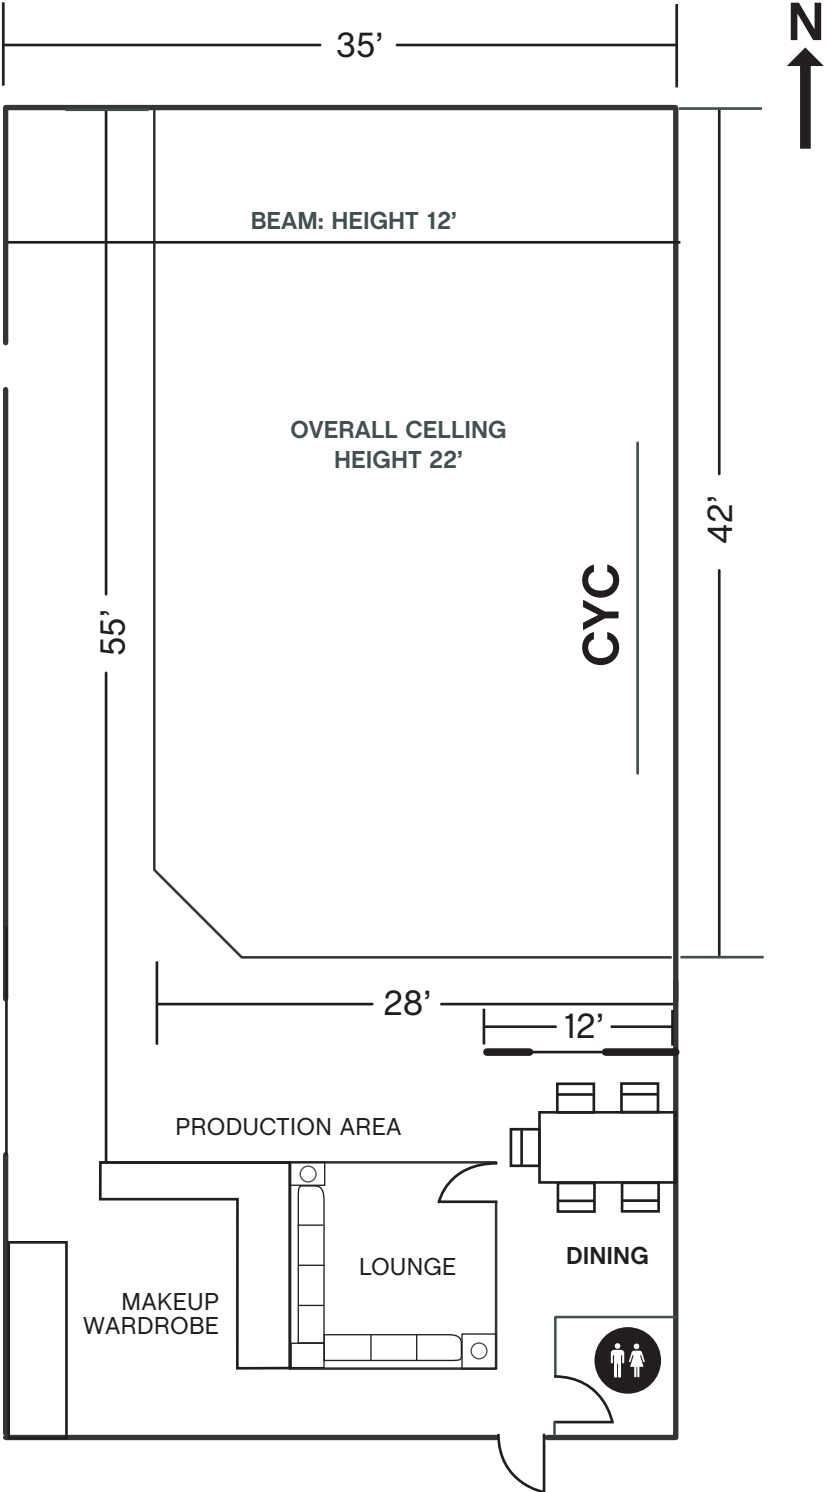

FEATURES
DELUXE WARDROBE & MAKEUP
VIP GREENROOM
DAYLIGHT (FLOOR—CEILING
WESTERN EXPOSURE)
DINING AREA
WIRELESS INTERNET

SIZE
35' X 55' X 22'
1,925 Sf

2 WALL CYC
31' X 35' X 22'

SOFT BOX

SOFTBOX CULVER CITY
OUR MOST REQUESTED
DAY-LIGHT STUDIO
IDEAL FOR PRINT,
FILM + COMMERCIAL
SHOOTS

+600 AMPS TOTAL SHARED BETWEEN STUDIOS

STAGE	DIMENSIONS	SQ. FT	CYC	POWER
SOFT BOX	35 x 55 x 22	1925	1 WALL: 28 x 42 x 22	200, 3 PHASE ⁺

SMASHBOX

8549 HIGUERA ST
 CULVER CITY, CA 90232
 323.851.5030 FAX 323.851.5029
 WWW.SMASHBOXSTUDIOS.COM

FENCE

STAGE	DIMENSIONS	SQ. FT	CYC	POWER
BLACK BOX	38 x 48 x 22	1824	2 WALL: 31 x 35 x 22	200, 3 PHASE ⁺
LIGHT BOX	32 x 75 x 18** <small>beam=12</small>	2400	N/A	200, 3 PHASE ⁺
SKY BOX	35 x 39 x 13 <small>beam=11.5</small>	1365	1 WALL: 25 x 22 x 13	100 x 2, 3 PHASE
SOFT BOX	35 x 55 x 22	1925	1 WALL: 28 x 36	200, 3 PHASE ⁺
BIG BOX	49.6 x 80 x 20	3968	2 WALL: 32 x 64 x 20	600 x 2 PER DISTRO PANEL

**10 x 10 NEAR SKYLIGHT IN BACK CORNER OF LIGHTBOX⁺ 600 AMPS TOTAL SHARED BETWEEN STUDIOS